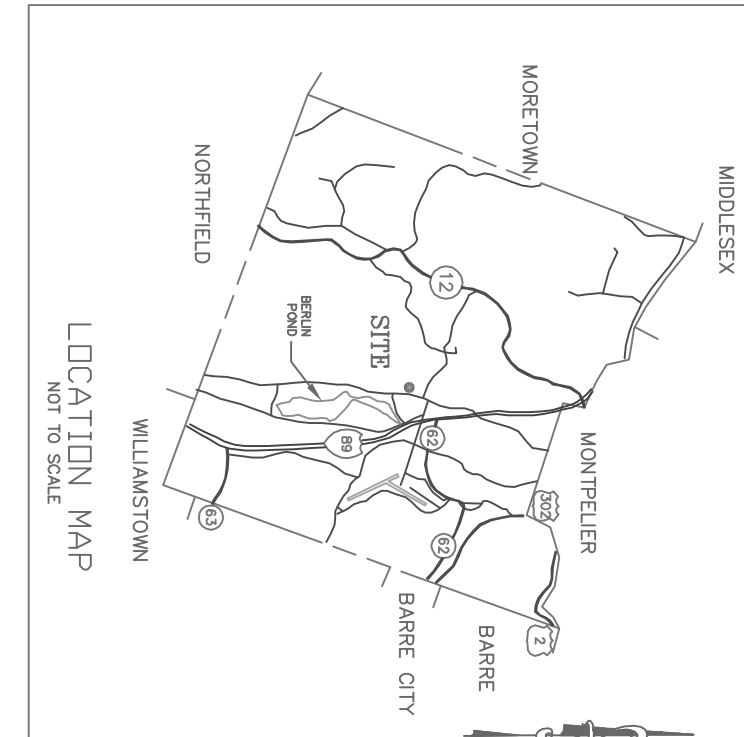

GRAVE STONE LAYOUT
BLACK CEMETERY
BERLIN, VERMONT

GREGORY F. DUBOIS L.S.
BERLIN, VERMONT

FIELD CREW	SCALE	DATE
G. DUBOIS, C. DUBOIS D.F. FICE N. RHINERSON	1" = 20'	AUGUST 2006