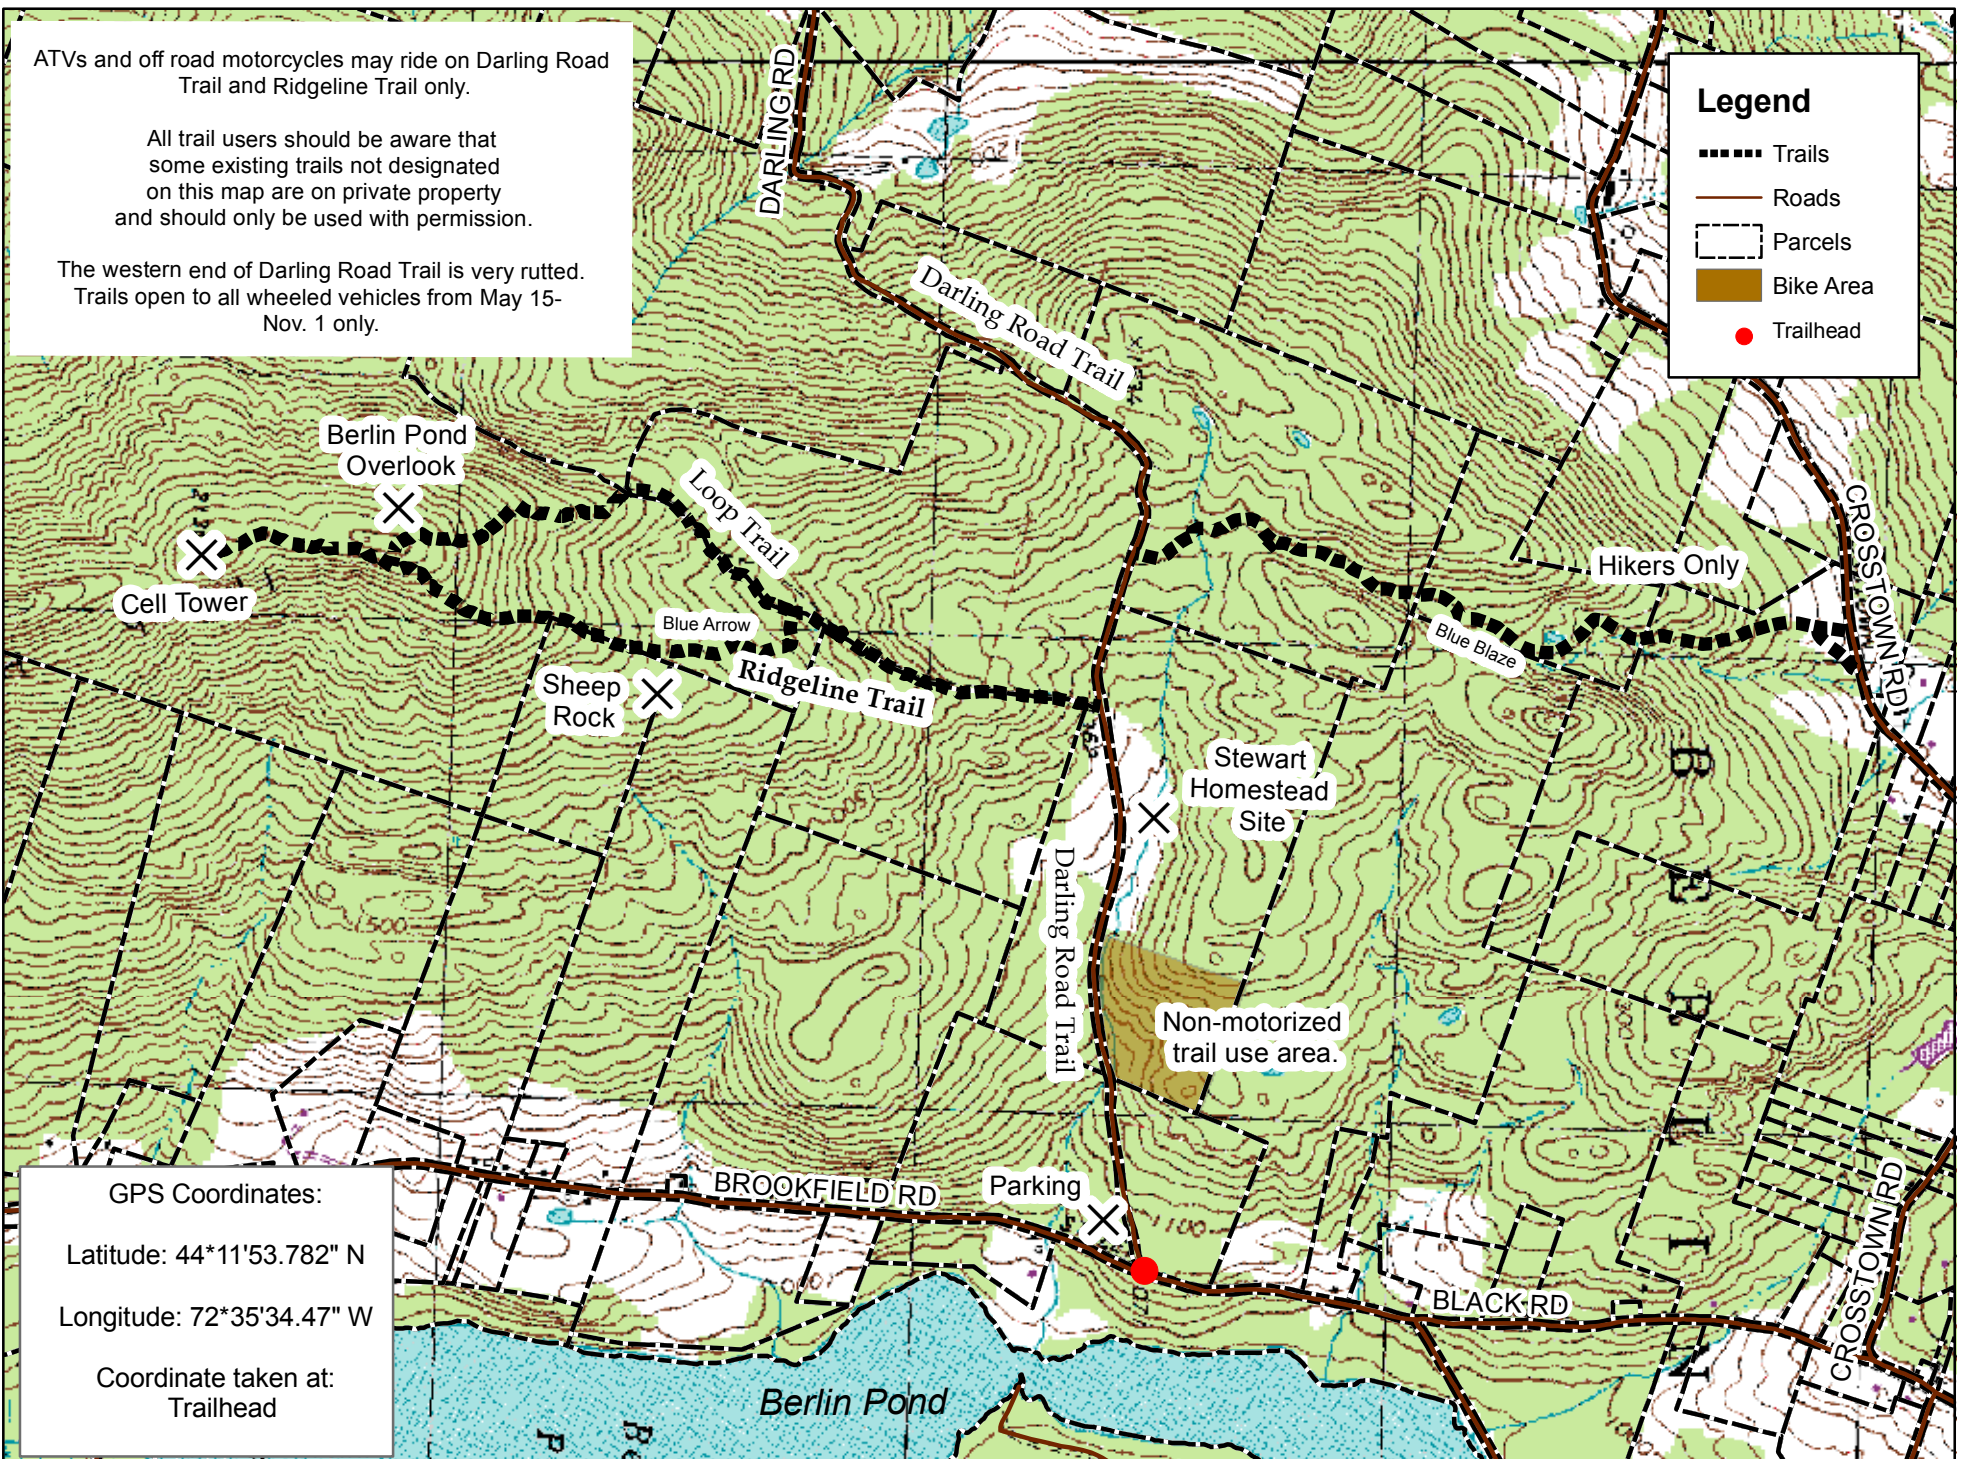

ATVs and off road motorcycles may ride on Darling Road Trail and Ridgeline Trail only.

All trail users should be aware that some existing trails not designated on this map are on private property and should only be used with permission.

The western end of Darling Road Trail is very rutted.  
Trails open to all wheeled vehicles from May 15-  
Nov. 1 only.

### Legend

- Trails
- Roads
- Parcels
- Bike Area
- Trailhead

GPS Coordinates:

Latitude: 44°11'53.782" N

Longitude: 72°35'34.47" W

Coordinate taken at:  
Trailhead

# Irish Hill Trail

1 inch = 0.25 miles

Map created 7-16-08 by CVRPC.  
N:/Towns/Berlin/Projects2008/Berlin\_Trails